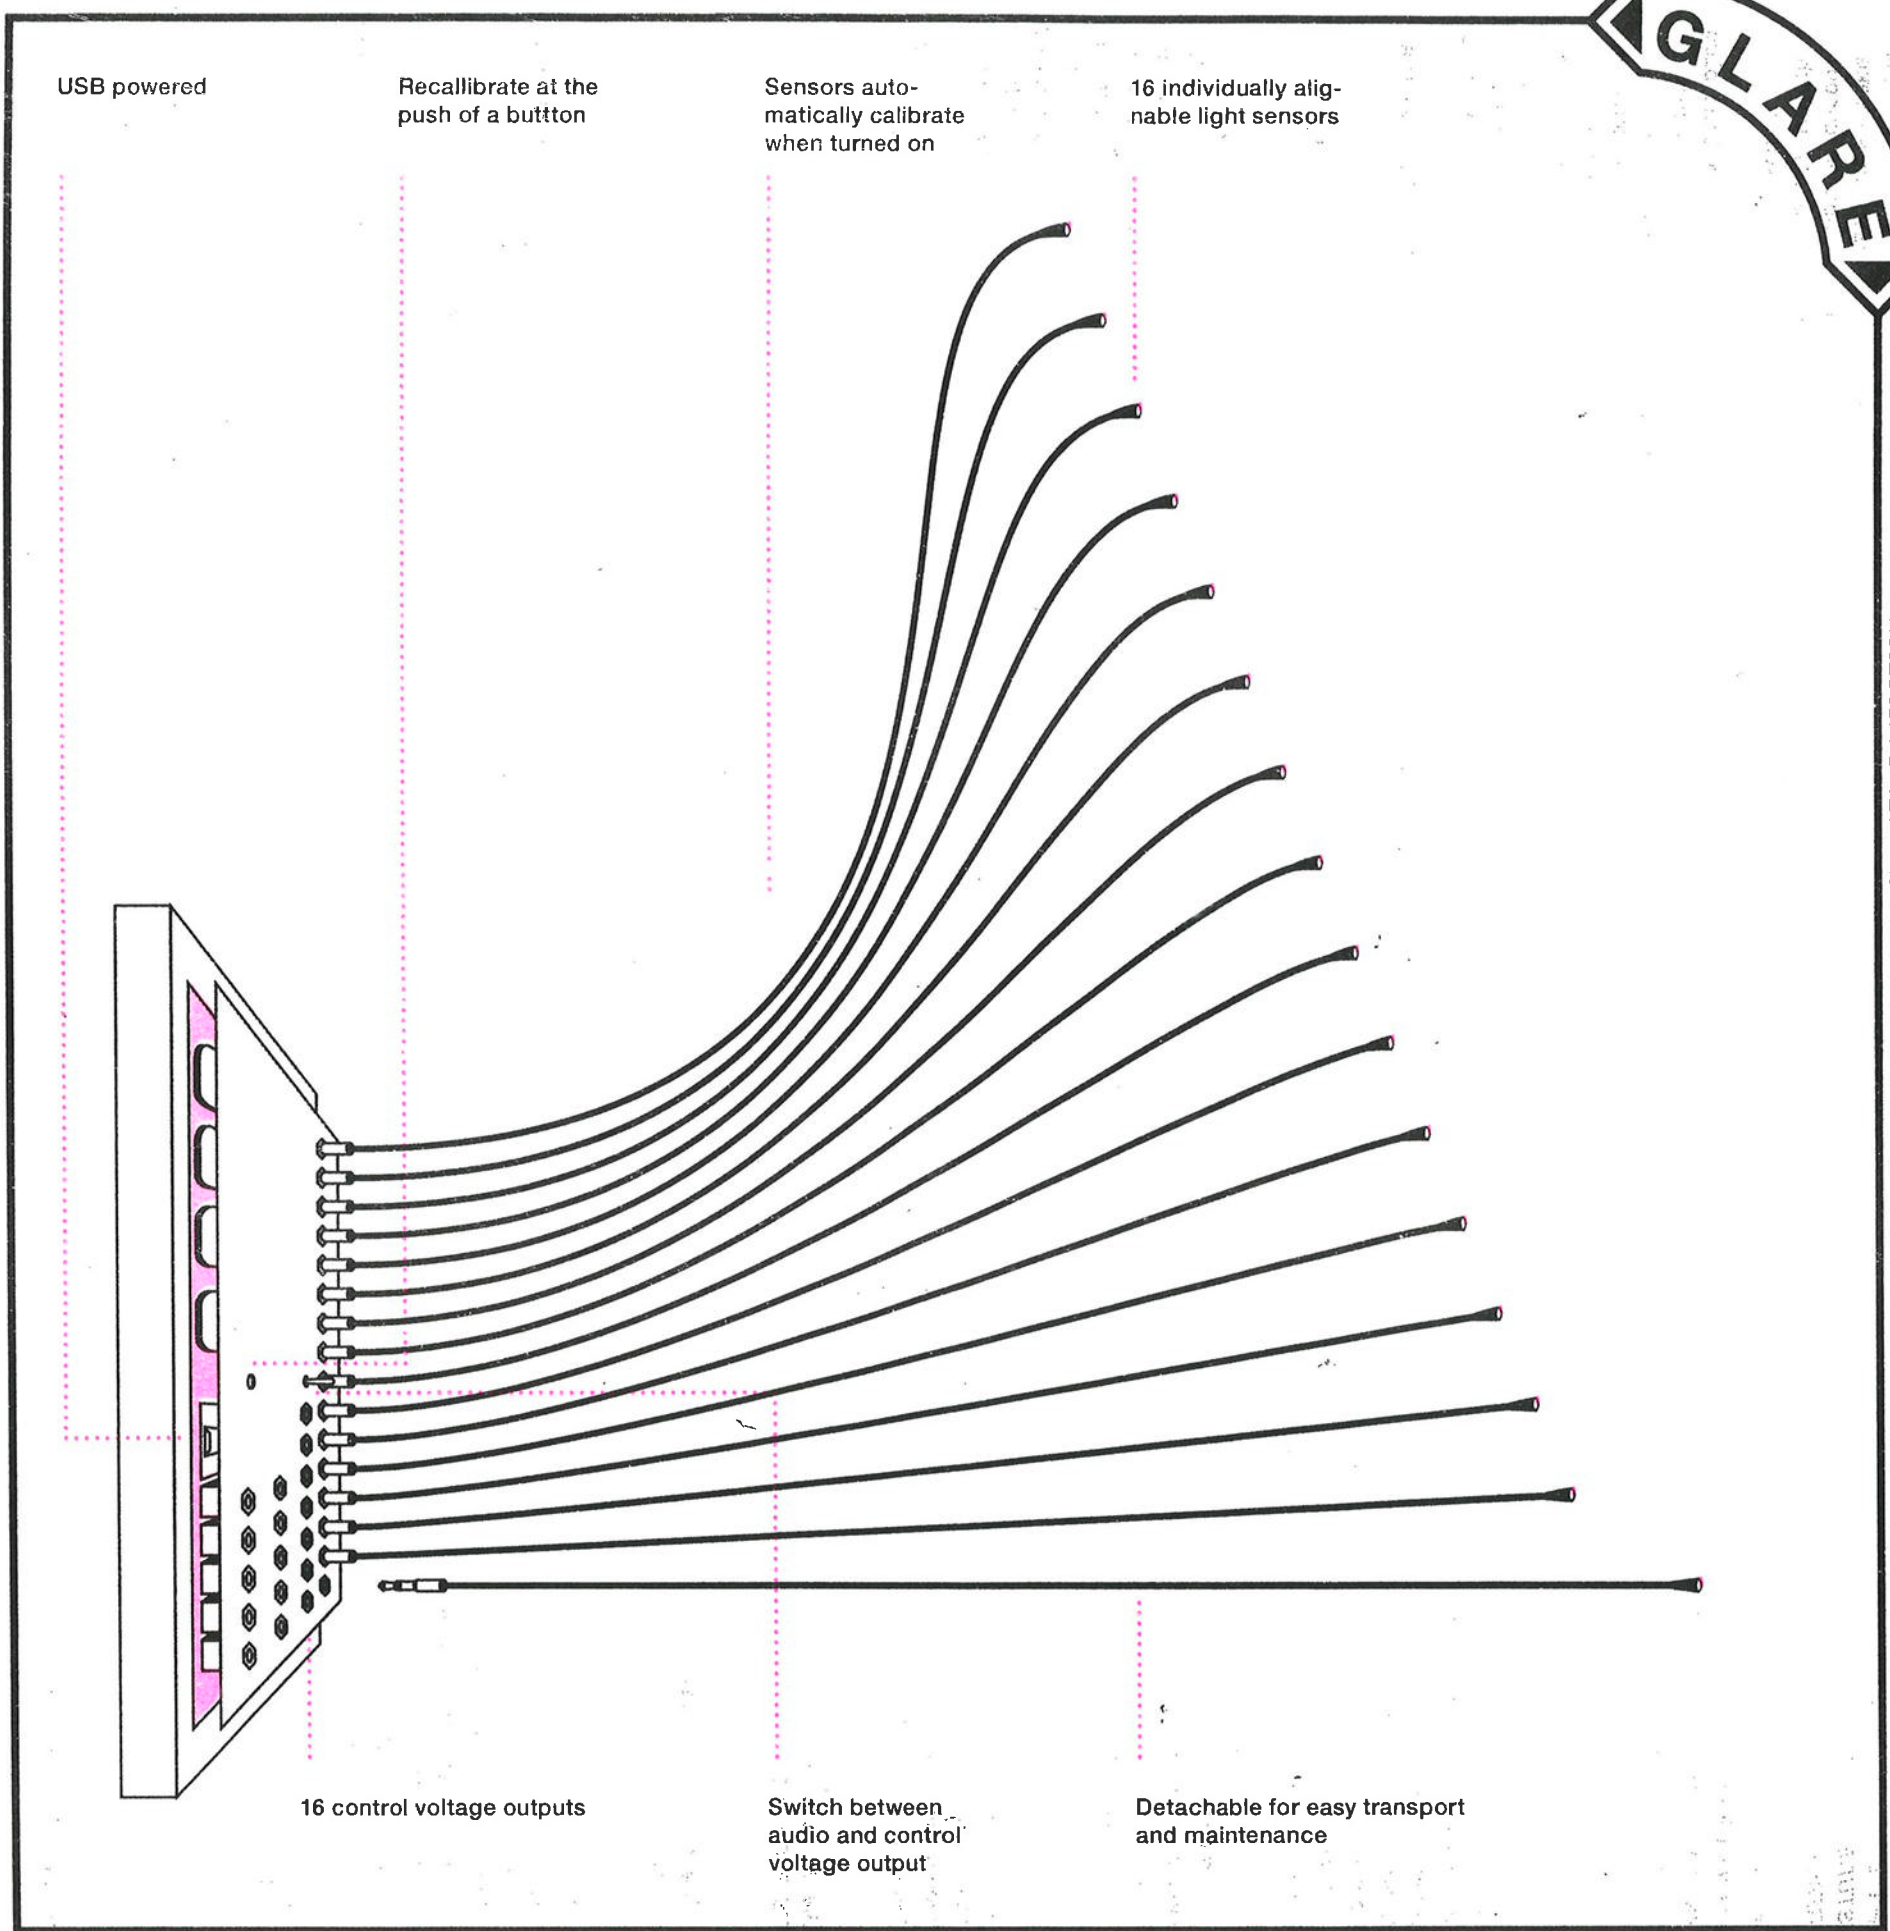

GLARE

ACCESSIBLE GESTURE CONTROLLABLE SOUND INTERFACE

MAX LEHMANN 2019

max - black - front
 mx - pink - front